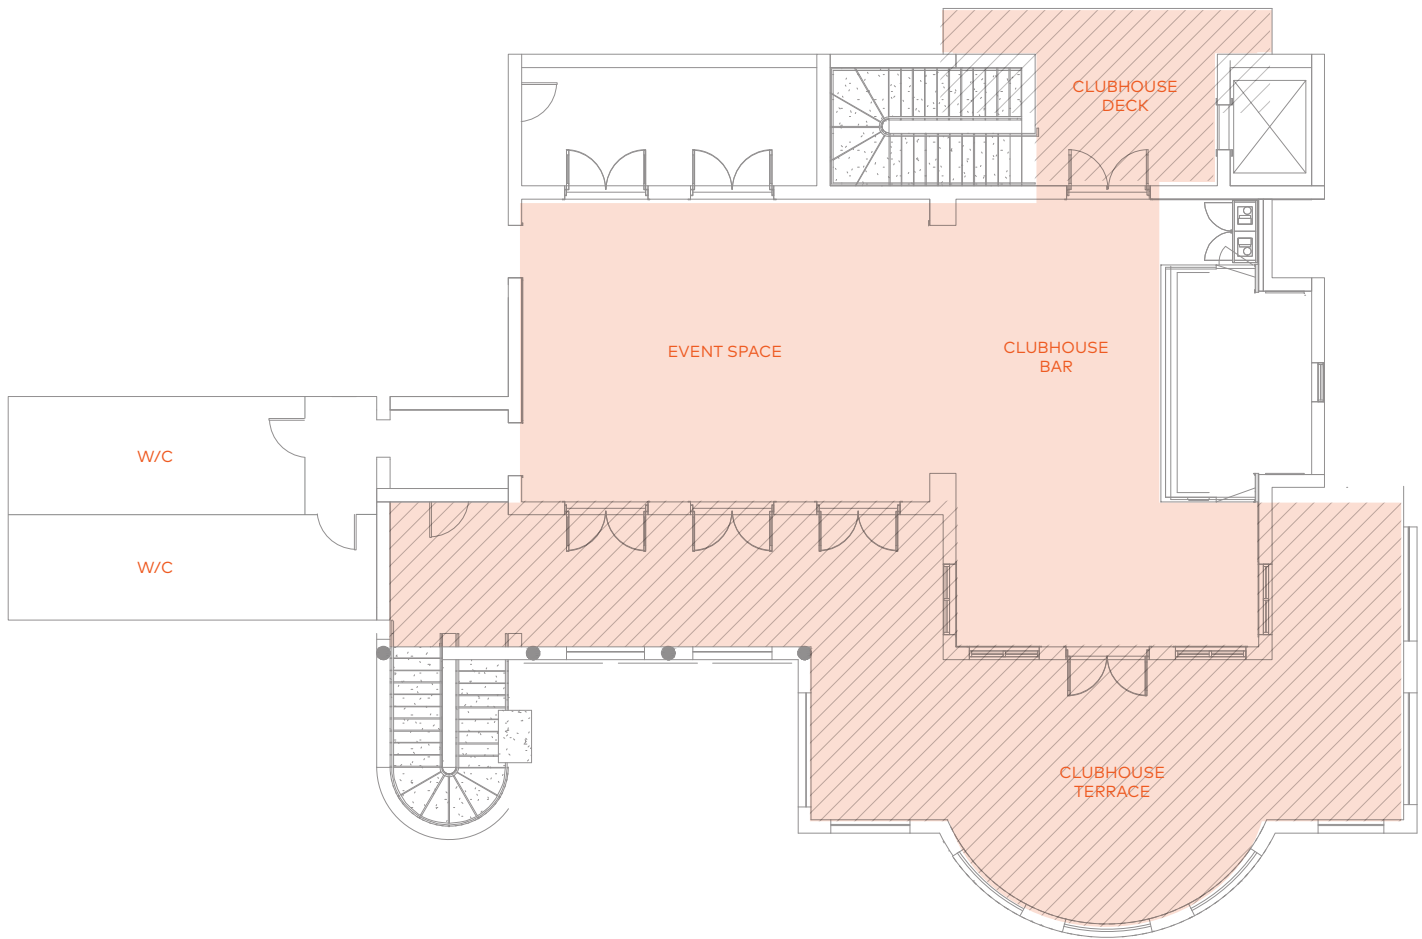

Ballroom

VENUE	SQUARE FOOTAGE	RECEPTION	SEATED	CLASSROOM	THEATER	CONFERENCE
RENDEZVOUS BAY SIDE						
Ballroom	4,730	200	170	100	200	32
Ballroom Section 1	2,800	80	100	80	180	-
Ballroom Section 2	1,300	40	60	24	50	16
Ballroom Section 3	630	15	40	18	30	12
Ballroom Section 1 & 2	4,100	89	140	-	150	-
Ballroom Section 2 & 3	1,930	60	100	60	120	-

D Richard's | First Floor

VENUE	SQUARE FOOTAGE	RECEPTION	SEATED	CLASSROOM	THEATER	CONFERENCE
GOLF CLUBHOUSE						
D Richard's 1st Floor Indoors	1,426	50	36	-	-	-
D Richard's Private Dining Room	480	-	12	-	-	10
D Richard's 1st Floor Terrace	1,262	60	80	-	-	-
D Richard's Lawn	3,220	250	180	-	-	-

Clubhouse Deck | Second Floor

VENUE	SQUARE FOOTAGE	RECEPTION	SEATED	CLASSROOM	THEATER	CONFERENCE
GOLF CLUBHOUSE						
Clubhouse 2nd Floor Indoors	1,500	90	80	22	120	16
Clubhouse 2nd Floor Terrace	900	30	30	-	-	-