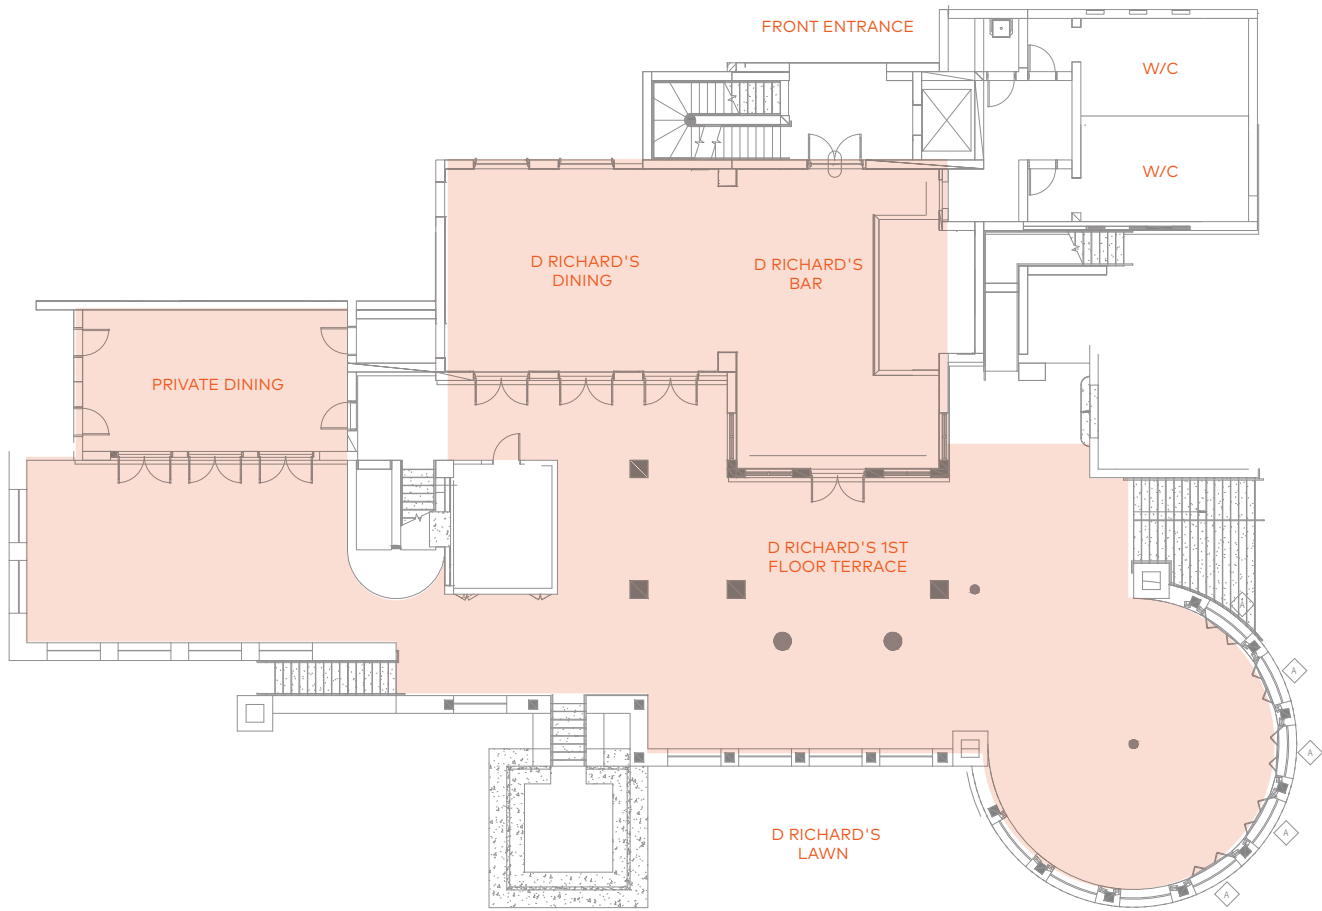

Ballroom

VENUE	SQUARE FOOTAGE	RECEPTION	SEATED	CLASSROOM	THEATER	CONFERENCE
RENDEZVOUS BAY SIDE						
Ballroom	4,730	200	170	100	200	32
Ballroom Section 1	2,800	80	100	80	180	-
Ballroom Section 2	1,300	40	60	24	50	16
Ballroom Section 3	630	15	40	18	30	12
Ballroom Section 1 & 2	4,100	89	140	-	150	-
Ballroom Section 2 & 3	1,930	60	100	60	120	-

D Richard's | First Floor

VENUE	SQUARE FOOTAGE	RECEPTION	SEATED	CLASSROOM	THEATER	CONFERENCE
GOLF CLUBHOUSE						
D Richard's 1st Floor Indoors	1,426	50	36	-	-	-
D Richard's Private Dining Room	480	-	12	-	-	10
D Richard's 1st Floor Terrace	1,262	60	80	-	-	-
D Richard's Lawn	3,220	250	180	-	-	-

Clubhouse Deck | Second Floor

VENUE	SQUARE FOOTAGE	RECEPTION	SEATED	CLASSROOM	THEATER	CONFERENCE
GOLF CLUBHOUSE						
Clubhouse 2nd Floor Indoors	1,500	90	80	22	120	16
Clubhouse 2nd Floor Terrace	900	30	30	-	-	-