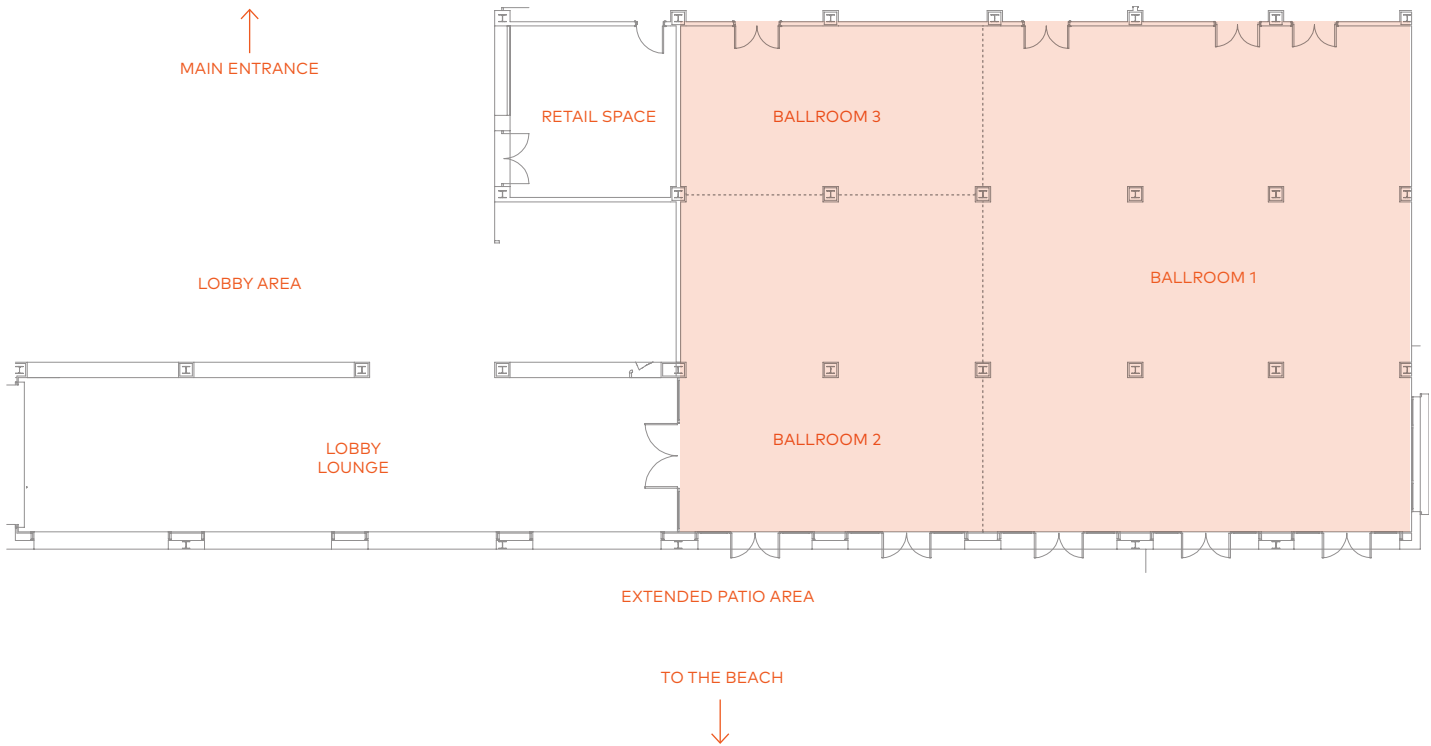

Ballroom

VENUE	SQUARE FOOTAGE	RECEPTION	SEATED	CLASSROOM	THEATER	CONFERENCE
RENDEZVOUS BAY SIDE						
Ballroom	4,730	200	170	100	200	32
Ballroom Section 1	2,800	80	100	80	180	-
Ballroom Section 2	1,300	40	60	24	50	16
Ballroom Section 3	630	15	40	18	30	12
Ballroom Section 1 & 2	4,100	89	140	-	150	-
Ballroom Section 2 & 3	1,930	60	100	60	120	-

D Richard's | First Floor

VENUE	SQUARE FOOTAGE	RECEPTION	SEATED	CLASSROOM	THEATER	CONFERENCE
GOLF CLUBHOUSE						
D Richard's 1st Floor Indoors	1,426	50	36	-	-	-
D Richard's Private Dining Room	480	-	12	-	-	10
D Richard's 1st Floor Terrace	1,262	60	80	-	-	-
D Richard's Lawn	3,220	250	180	-	-	-

Capacity Chart

VENUE	SQUARE FOOTAGE	RECEPTION	SEATED	CLASSROOM	THEATER	CONFERENCE
GOLF CLUBHOUSE						
D Richards 1st Floor Indoors	1,426	50	36	-	-	-
D Richards Private Dining Room	480	-	12	-	-	10
D Richards 1st Floor Terrace	1,262	60	80	-	-	-
Clubhouse 2nd Floor Indoors	1,500	90	80	22	120	16
Clubhouse 2nd Floor Terrace	900	30	30	-	-	-
D Richards Lawn	3,220	250	180	-	-	-
RENDEZVOUS BAY SIDE						
Ballroom	4,730	200	170	100	200	32
Ballroom Section 1	2,800	80	100	80	180	-
Ballroom Section 2	1,300	40	60	24	50	16
Ballroom Section 3	630	15	40	18	30	12
Ballroom Section 1 & 2	4,100	89	140	-	150	-
Ballroom Section 2 & 3	1,930	60	100	60	120	-
Rendezvous Bay Pool Deck	3,500	200	-	-	-	-
Ballroom & Pool Deck	8,200	250	-	-	-	-
Rendezvous Bay Beach	-	150	150	-	-	-
Kitchen Table	2,900	-	70-Existing	-	-	-
Eventide - Bar/Deck	2,600	70	60	-	-	-
Eventide - Bar/Deck/Beach	3,900	170	225	-	-	-
Rendezvous Bay Building 1 Lawn	1,600	60	80	-	-	-
Penthouse Patio	-	200	150	-	-	-
Hydroponic Lawn	3,250	250	200	-	-	-
Hydroponic Garden	1,008	80	60	-	-	-
MERRYWING BAY SIDE						
Breezes	2,400	75	40	-	-	-
Merrywing Lawn	3,000	375	250	-	-	-
Merrywing Pool Deck	-	200	-	-	-	-
Merrywing Bay Pool Deck/Marella	3,500	250	-	-	-	-
Merrywing Beach	-	100	-	-	-	-
Oliva	1,700	-	64-Existing	-	-	-