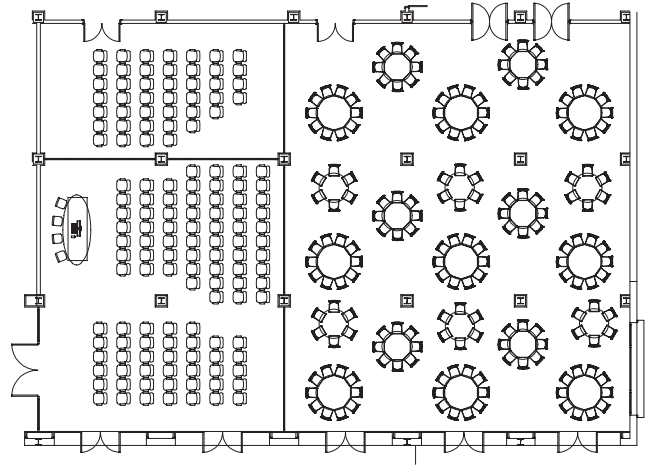

Ballroom Floorplan

Accommodations

RENDEZVOUS BAY

Set on the idyllic Rendezvous Bay, Aurora's resort suites, beach suites and villas have a refined yet relaxed aesthetic that make a remarkable stay.

MERRYWING BAY

With sweeping views of our world class golf course and Caribbean Sea, the Tower at Merrywing Bay offers beautifully appointed rooms and suites designed with thoughtful details that celebrate Anguilla's sailing heritage.

Maps

Anguilla, British West Indies
Fly to AXA or SXM