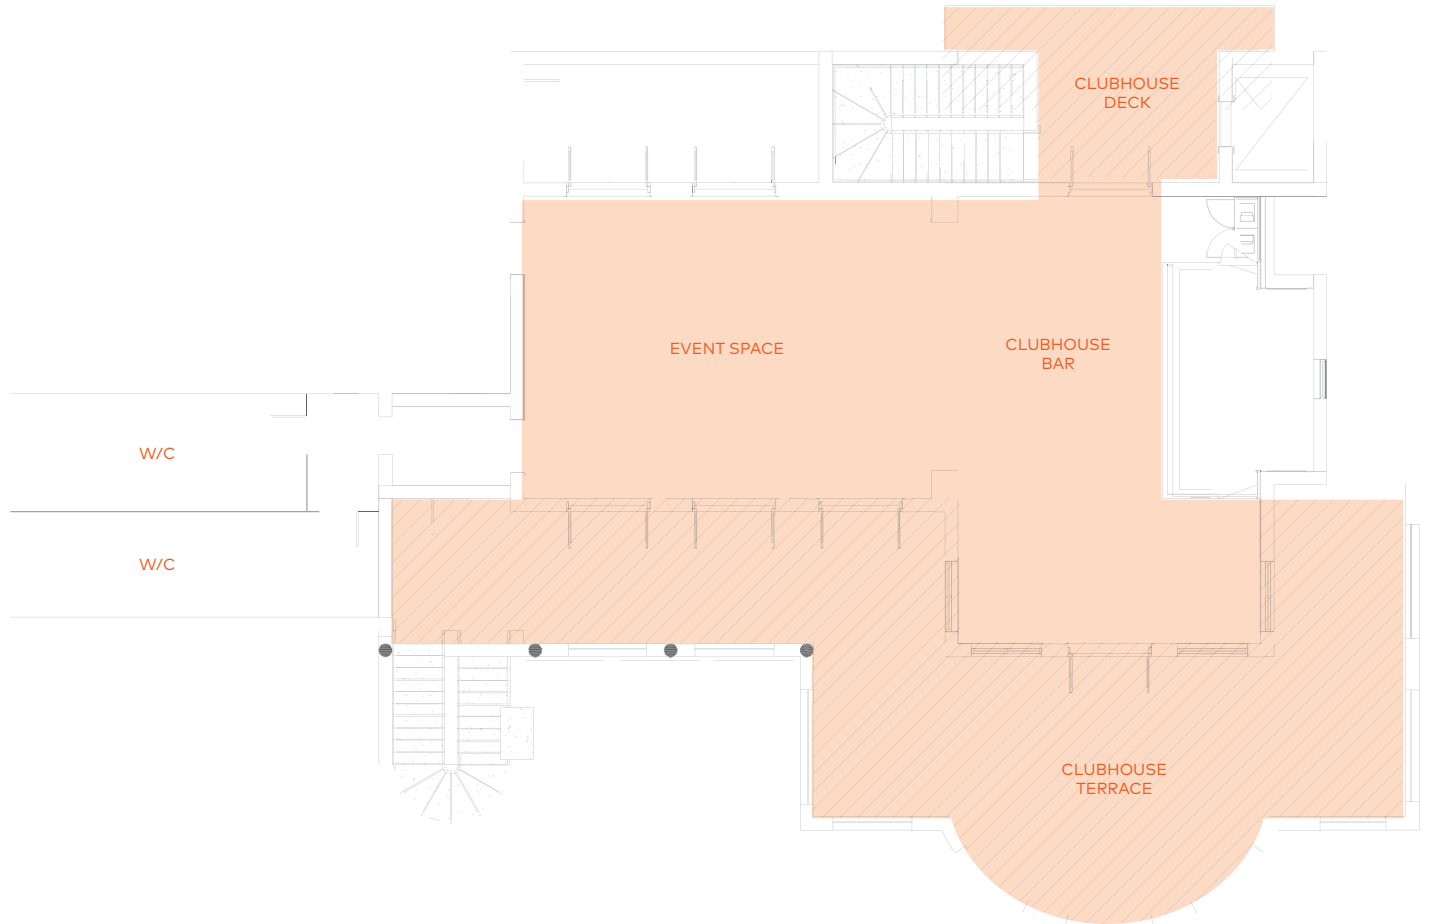

Ballroom

VENUE	SQUARE FOOTAGE	RECEPTION	SEATED	CLASSROOM	THEATER	CONFERENCE
RENDEZVOUS BEACH SIDE						
Ballroom	4,730	200	170	100	200	32
Ballroom Section 1	2,800	80	100	80	180	-
Ballroom Section 2	1,300	40	60	24	50	16
Ballroom Section 3	630	15	40	18	30	12
Ballroom Section 1 & 2	4,100	89	140	-	150	-
Ballroom Section 2 & 3	1,930	60	100	60	120	-

D Richard's | First Floor

VENUE	SQUARE FOOTAGE	RECEPTION	SEATED	CLASSROOM	THEATER	CONFERENCE
GOLF CLUBHOUSE						
D Richard's 1st Floor Indoors	1,426	50	36	-	-	-
D Richard's Private Dining Room	480	-	12	-	-	10
D Richard's 1st Floor Terrace	1,262	60	80	-	-	-
D Richard's Lawn	3,220	250	180	-	-	-

Clubhouse Deck | Second Floor

VENUE	SQUARE FOOTAGE	RECEPTION	SEATED	CLASSROOM	THEATER	CONFERENCE
GOLF CLUBHOUSE						
Clubhouse 2nd Floor Indoors	1,500	90	80	22	120	16
Clubhouse 2nd Floor Terrace	900	30	30	-	-	-