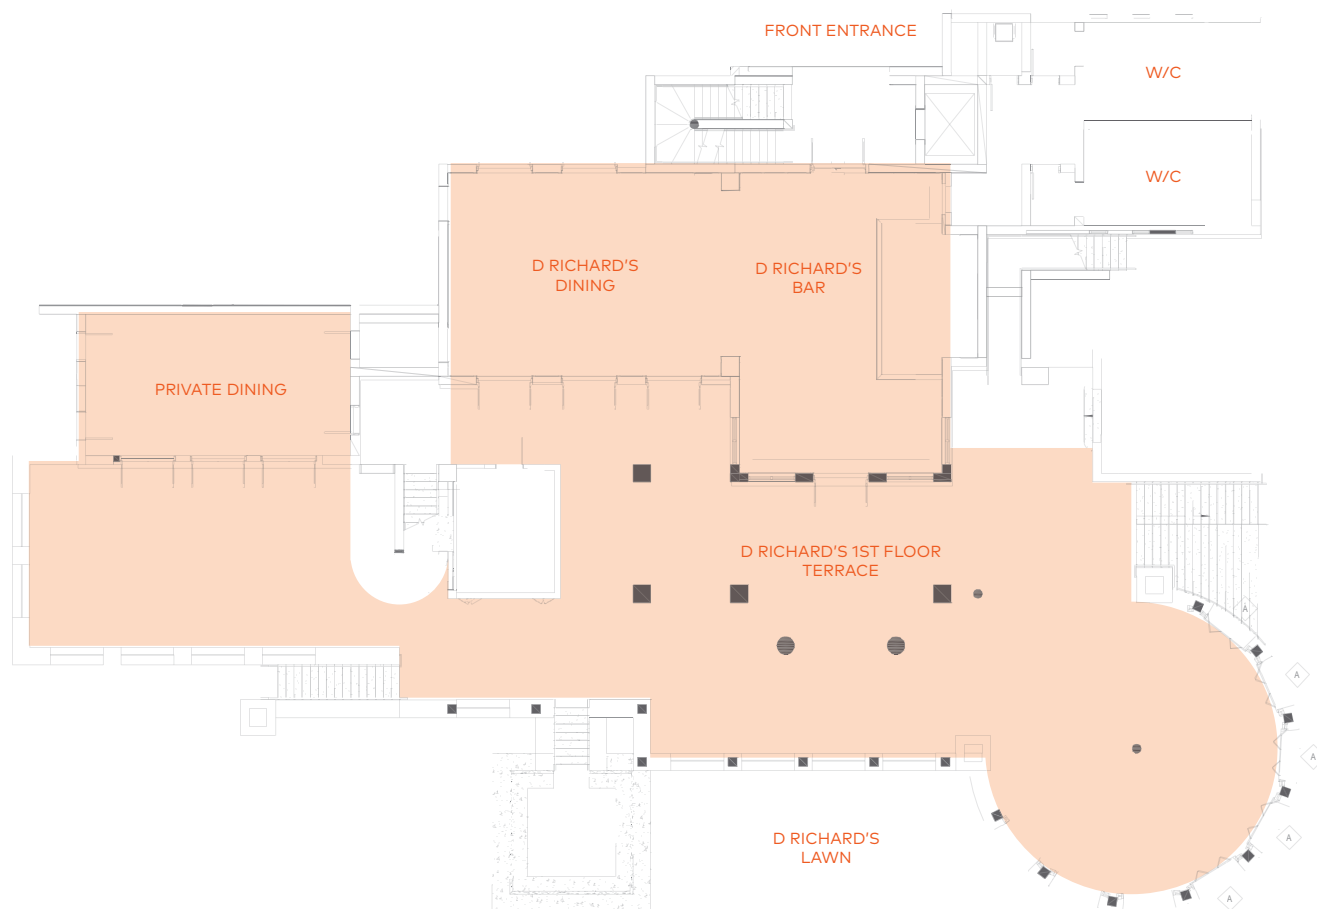

Ballroom

VENUE	SQUARE FOOTAGE	RECEPTION	SEATED	CLASSROOM	THEATER	CONFERENCE
RENDEZVOUS BEACH SIDE						
Ballroom	4,730	200	170	100	200	32
Ballroom Section 1	2,800	80	100	80	180	-
Ballroom Section 2	1,300	40	60	24	50	16
Ballroom Section 3	630	15	40	18	30	12
Ballroom Section 1 & 2	4,100	89	140	-	150	-
Ballroom Section 2 & 3	1,930	60	100	60	120	-

D Richard's | First Floor

VENUE	SQUARE FOOTAGE	RECEPTION	SEATED	CLASSROOM	THEATER	CONFERENCE
GOLF CLUBHOUSE						
D Richard's 1st Floor Indoors	1,426	50	36	-	-	-
D Richard's Private Dining Room	480	-	12	-	-	10
D Richard's 1st Floor Terrace	1,262	60	80	-	-	-
D Richard's Lawn	3,220	250	180	-	-	-

Clubhouse Deck | Second Floor

VENUE	SQUARE FOOTAGE	RECEPTION	SEATED	CLASSROOM	THEATER	CONFERENCE
GOLF CLUBHOUSE						
Clubhouse 2nd Floor Indoors	1,500	90	80	22	120	16
Clubhouse 2nd Floor Terrace	900	30	30	-	-	-