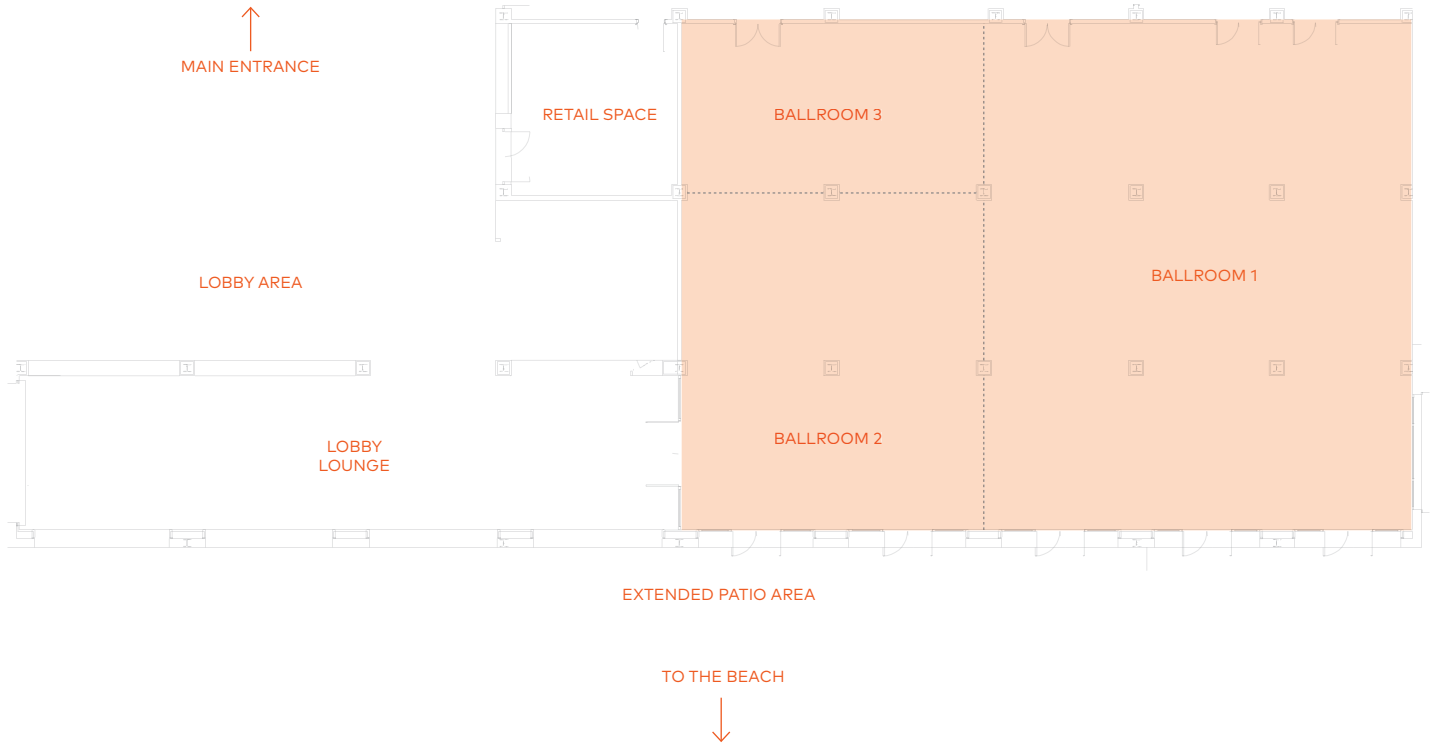

Ballroom

VENUE	SQUARE FOOTAGE	RECEPTION	SEATED	CLASSROOM	THEATER	CONFERENCE
RENDEZVOUS BEACH SIDE						
Ballroom	4,730	200	170	100	200	32
Ballroom Section 1	2,800	80	100	80	180	-
Ballroom Section 2	1,300	40	60	24	50	16
Ballroom Section 3	630	15	40	18	30	12
Ballroom Section 1 & 2	4,100	89	140	-	150	-
Ballroom Section 2 & 3	1,930	60	100	60	120	-

D Richard's | First Floor

VENUE	SQUARE FOOTAGE	RECEPTION	SEATED	CLASSROOM	THEATER	CONFERENCE
GOLF CLUBHOUSE						
D Richard's 1st Floor Indoors	1,426	50	36	-	-	-
D Richard's Private Dining Room	480	-	12	-	-	10
D Richard's 1st Floor Terrace	1,262	60	80	-	-	-
D Richard's Lawn	3,220	250	180	-	-	-

Capacity Chart

VENUE	SQUARE FOOTAGE	RECEPTION	SEATED	CLASSROOM	THEATER	CONFERENCE
GOLF CLUBHOUSE						
D Richard's 1st Floor Indoors	1,426	50	36	-	-	-
D Richard's Private Dining Room	480	-	12	-	-	10
D Richard's 1st Floor Terrace	1,262	60	80	-	-	-
Clubhouse 2nd Floor Indoors	1,500	90	80	22	120	16
Clubhouse 2nd Floor Terrace	900	30	30	-	-	-
D Richard's Lawn	3,220	250	180	-	-	-
RENDEZVOUS BEACH SIDE						
Ballroom	4,730	200	170	100	200	32
Ballroom Section 1	2,800	80	100	80	180	-
Ballroom Section 2	1,300	40	60	24	50	16
Ballroom Section 3	630	15	40	18	30	12
Ballroom Section 1 & 2	4,100	89	140	-	150	-
Ballroom Section 2 & 3	1,930	60	100	60	120	-
Rendezvous Beach Pool Deck	3,500	200	-	-	-	-
Ballroom & Pool Deck	8,200	250	-	-	-	-
Rendezvous Beach	-	150	150	-	-	-
Chef's Table	2,900	-	70-Existing	-	-	-
C Level - Bar/Deck	2,600	70	60	-	-	-
C Level - Bar/Deck/Beach	3,900	170	225	-	-	-
Rendezvous Beach Building 1 Lawn	1,600	60	80	-	-	-
Penthouse Patio	-	200	150	-	-	-
Hydroponic Lawn	3,250	250	200	-	-	-
Hydroponic Garden	1,008	80	60	-	-	-
MERRYWING BAY SIDE						
Breezes	2,400	75	40	-	-	-
Merrywing Lawn	3,000	375	250	-	-	-
Merrywing Pool Deck	-	200	-	-	-	-
Merrywing Bay Pool Deck/Oliva	3,500	250	-	-	-	-
Merrywing Beach	-	100	-	-	-	-
Oliva	1,700	-	64-Existing	-	-	-